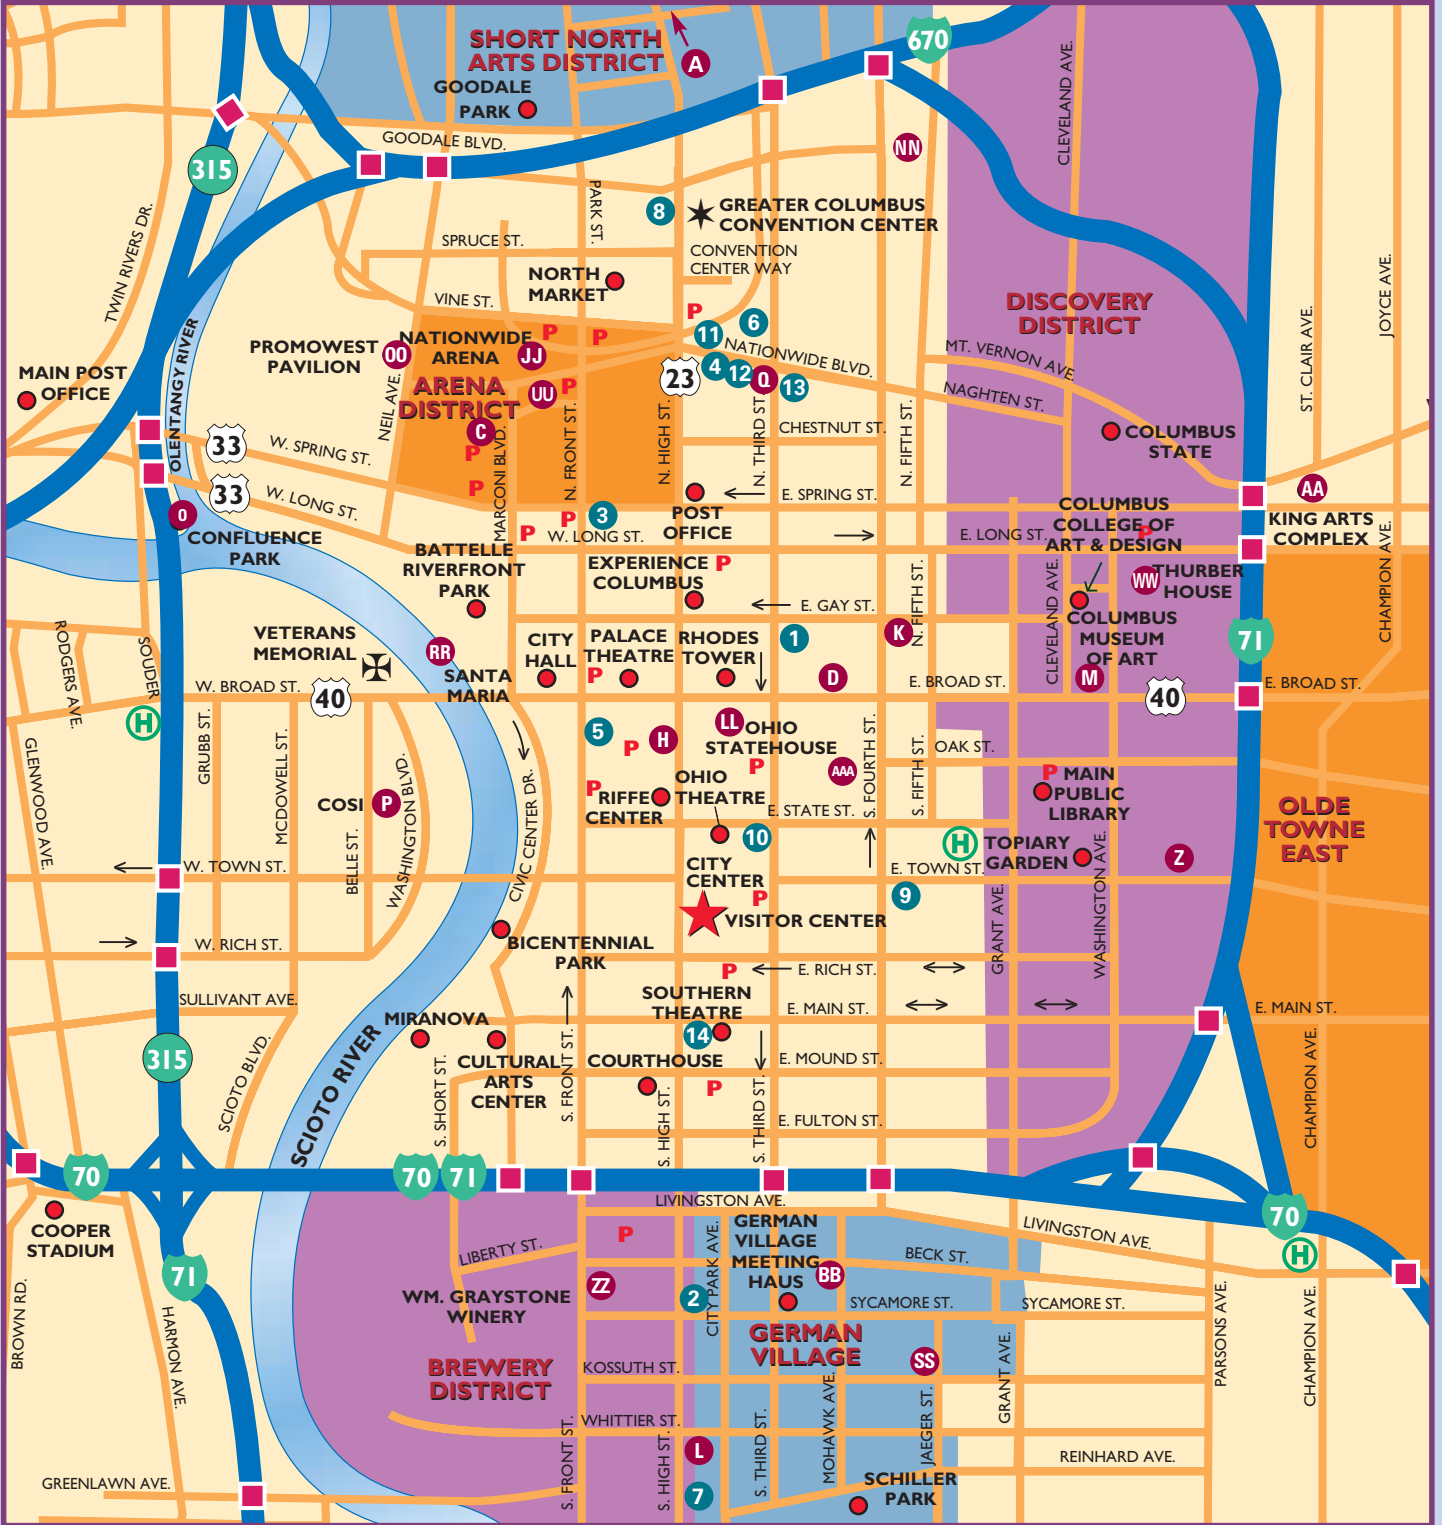

# Columbus Maps

## Downtown Columbus

**KEY**

-   
 N
-  POINT OF INTEREST  
 PARKING GARAGE  
 HOSPITAL
-   
 Approximately 10 Minute Walk

# Columbus Maps

Use this geographical index to easily locate Columbus' convention, meeting and lodging facilities. All symbols, letters and numbers listed in this index and on the maps are color coded by region. Refer to the charts on pages 26-68 for more in-depth information.

## Greater Columbus