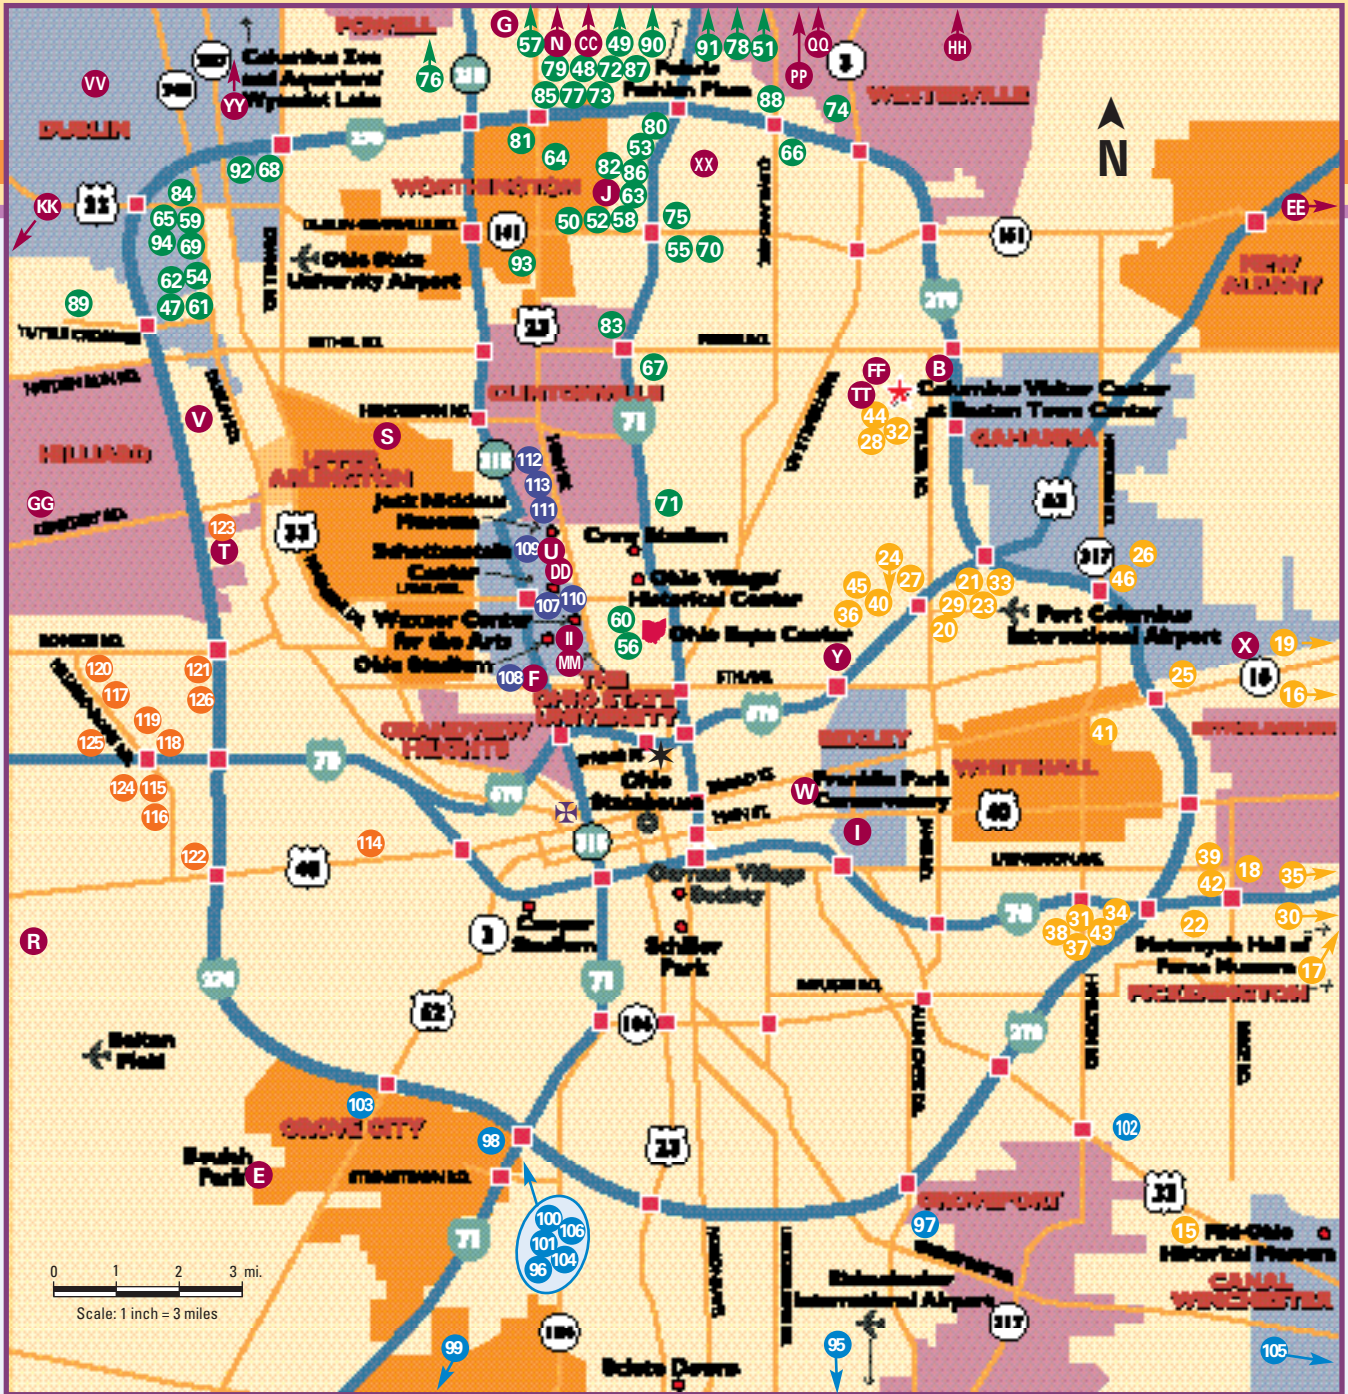

## Downtown Columbus

**KEY**

-   
 N
-  POINT OF INTEREST  
 PARKING GARAGE  
 HOSPITAL
-   
 Approximately 10 Minute Walk

### DOWNTOWN (SEE PAGE 15)

1. Adam's Mark Columbus, pg. 37
2. Best Western Clarmont Inn & Suites, pg. 37
3. Courtyard by Marriott Downtown Columbus, pg. 37
4. Crowne Plaza Hotel, pg. 38
5. DoubleTree Guest Suites—Columbus, pg. 38
6. Drury Inn & Suites Columbus Convention Center, pg. 38
7. German Village Inn, pg. 38
8. Hampton Inn & Suites, pg. 38
9. Holiday Inn City Center, pg. 39
10. Hyatt on Capitol Square, pg. 39
11. Hyatt Regency Columbus, pg. 39
12. The Lofts Hotel, pg. 40
13. Red Roof Inn Columbus Downtown, pg. 40
14. The Westin Great Southern, pg. 40

### EAST

15. AmeriHost Inn Columbus Southeast, pg. 41
16. AmeriHost Inn Newark, pg. 41
17. Best Western Executive Suites, pg. 41
18. Best Western Inn East, pg. 41
19. Cherry Valley Lodge, pg. 41
20. Clarion Hotel & Suites, pg. 42
21. Comfort Suites Columbus Airport, pg. 42
22. Comfort Suites East, pg. 42
23. Concourse Hotel & Conference Center, pg. 43
24. Country Inn & Suites Columbus Airport, pg. 43
25. Country Inn & Suites Columbus Airport East, pg. 43
26. Country Inn & Suites by Carlson—Columbus East, pg. 43
27. Courtyard by Marriott, pg. 43
28. Courtyard by Marriott—Easton, pg. 44
29. Hampton Inn Columbus Airport, pg. 44
30. Hampton Inn East, pg. 44
31. Hampton Inn I-70, pg. 44
32. Hilton Columbus, pg. 44
33. Hilton Garden Inn Columbus Airport, pg. 46
34. Holiday Inn Columbus East I-70, pg. 46
35. Holiday Inn Express Hotel and Suites, pg. 46
36. Homewood Suites by Hilton, pg. 46
37. Howard Johnson Plaza Hotel, pg. 46
38. Knights Inn, pg. 47
39. LaQuinta Inn, pg. 47
40. Radisson Airport Hotel and Conference Center, pg. 47
41. Ramada Inn East—Airport, pg. 48
42. Red Roof Inn, pg. 48
43. Residence Inn by Marriott—East, pg. 48
44. Residence Inn by Marriott—Easton, pg. 49
45. Staybridge Suites, pg. 49
46. TownePlace Suites by Marriott—Gahanna, pg. 49

## Greater Columbus